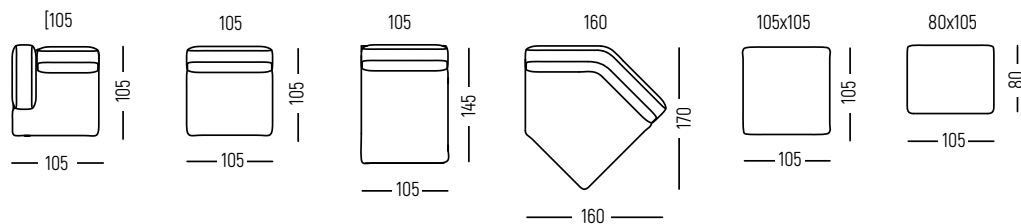

MY-SPACE

INTERIOR DESIGN

MODULES

LEGEND
 [- ARMCASE
 C - CORNER
 P - PUF

EXAMPLES OF CONFIGURATION

THERE IS A POSSIBILITY OF MIRRORING FOR THE CORNER AND THE SET ON THE U PLAN

MY-SPACE

INTERIOR DESIGN

CONNECTING MODULES

ENDING MODULES

PUF

SIDE OF THE SOFA

TABLES

IN-1
h: 30
w: Ø90

IN-2
h: 40
w: Ø60

IN-3
h: 50
w: Ø50