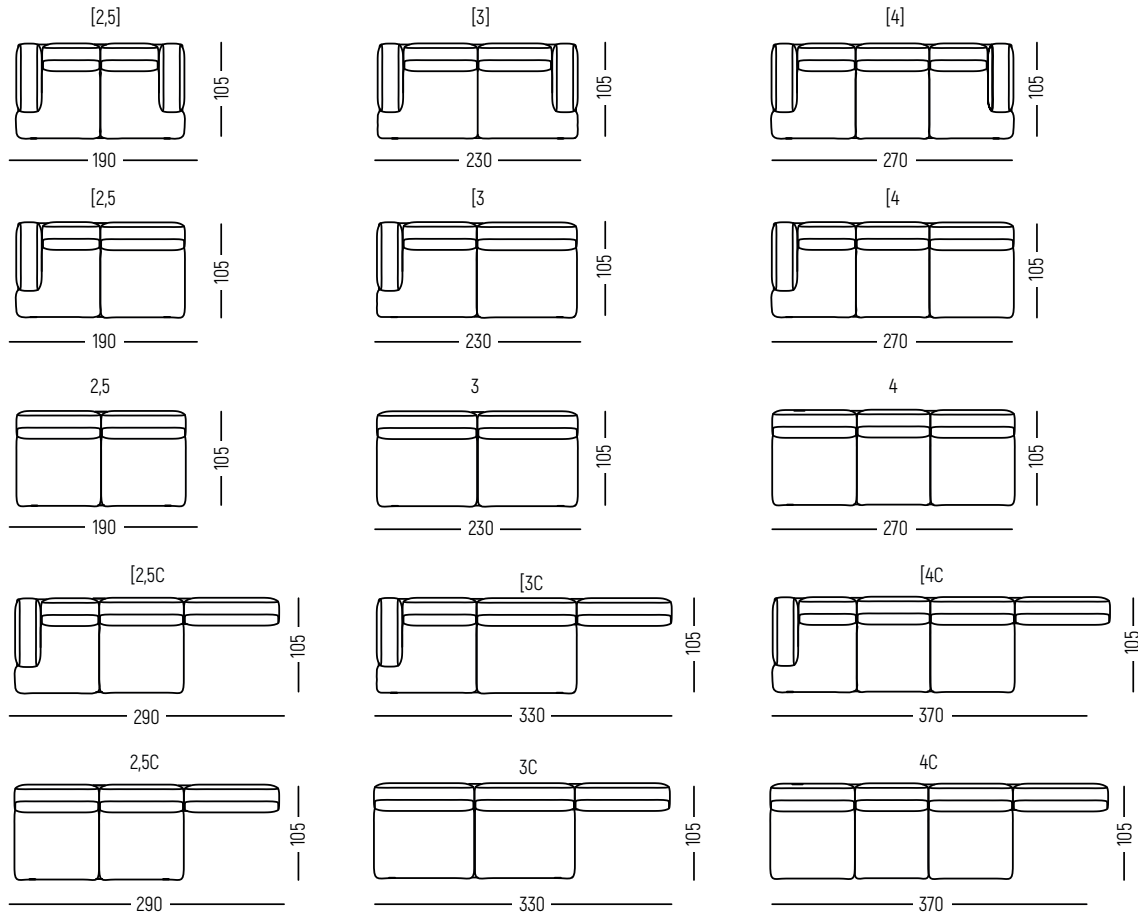

MY-SPACE

INTERIOR DESIGN

MODULES

LEGEND
 [- ARMCASE
 C - CORNER
 P - PUF

EXAMPLES OF CONFIGURATION

THERE IS A POSSIBILITY OF MIRRORING FOR THE CORNER AND THE SET ON THE U PLAN

MY-SPACE

INTERIOR DESIGN

CONNECTING MODULES

ENDING MODULES

PUF

SIDE OF THE SOFA

TABLES

IN-1
h: 30
w: Ø90

IN-2
h: 40
w: Ø60

IN-3
h: 50
w: Ø50