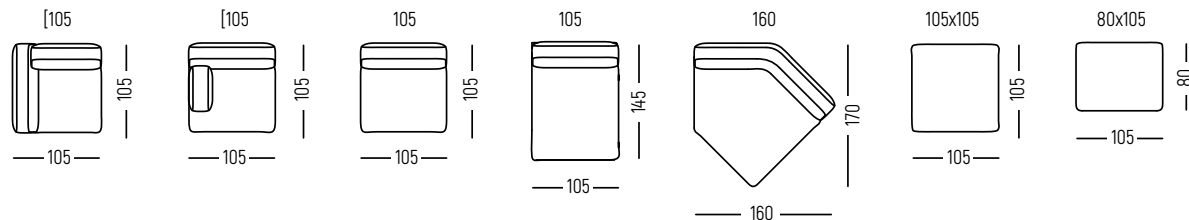

MY-SPACE

INTERIOR DESIGN

MODULES

LEGEND
 [- ARMCASE
 C - CORNER
 P - PUF

EXAMPLES OF CONFIGURATION

THERE IS A POSSIBILITY OF MIRRORING FOR THE CORNER AND THE SET ON THE U PLAN

MY-SPACE

INTERIOR DESIGN

CONNECTING MODULES

ENDING MODULES

PUF

SIDE OF THE SOFA

TABLES

IN-1
h: 30
w: Ø90

IN-2
h: 40
w: Ø60

IN-3
h: 50
w: Ø50