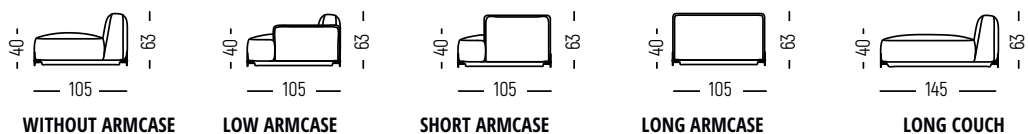

MY-SPACE

INTERIOR DESIGN

MODULES

LEGEND
 [- ARMCASE
 C - CORNER
 P - PUF

EXAMPLES OF CONFIGURATION

THERE IS A POSSIBILITY OF MIRRORING FOR THE CORNER AND THE SET ON THE U PLAN

MY-SPACE

INTERIOR DESIGN

CONNECTING MODULES

ENDING MODULES

PUF

SIDE OF THE SOFA

TABLES

IN-1
h: 30
w: Ø90

IN-2
h: 40
w: Ø60

IN-3
h: 50
w: Ø50