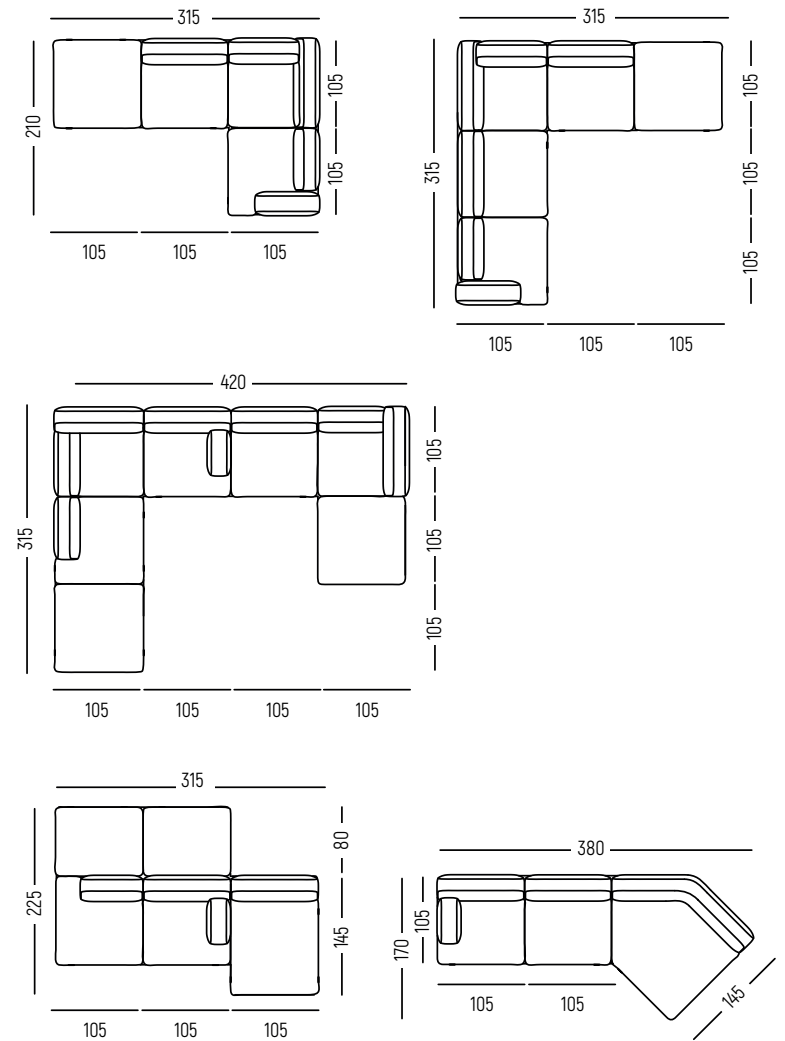

MY-SPACE

INTERIOR DESIGN

MODULES

LEGEND
 [- ARMCASE
 C - CORNER
 P - PUF

EXAMPLES OF CONFIGURATION

THERE IS A POSSIBILITY OF MIRRORING FOR THE CORNER AND THE SET ON THE U PLAN

MY-SPACE

INTERIOR DESIGN

CONNECTING MODULES

ENDING MODULES

PUF

SIDE OF THE SOFA

TABLES

IN-1
h: 30
w: Ø90

IN-2
h: 40
w: Ø60

IN-3
h: 50
w: Ø50