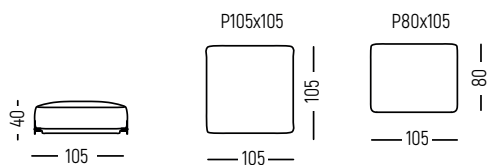

MY-SPACE

INTERIOR DESIGN

MODULES

LEGEND
 [- ARMCASE
 C - CORNER
 P - PUF

EXAMPLES OF CONFIGURATION

THERE IS A POSSIBILITY OF MIRRORING FOR THE CORNER AND THE SET ON THE U PLAN

MY-SPACE

INTERIOR DESIGN

CONNECTING MODULES

ENDING MODULES

PUF

SIDE OF THE SOFA

TABLES

IN-1
h: 30
w: Ø90

IN-2
h: 40
w: Ø60

IN-3
h: 50
w: Ø50