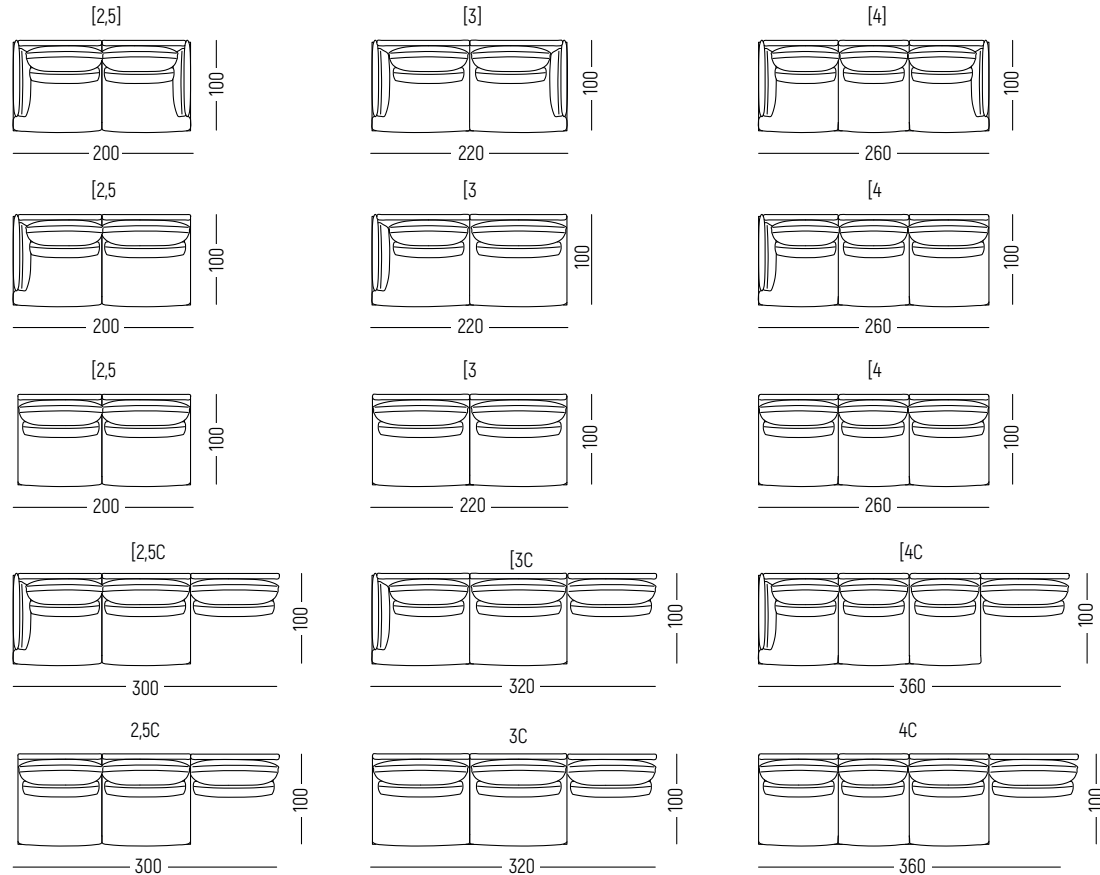

MY-SPACE

INTERIOR DESIGN

MODULS

LEGEND
[- ARMCASE
C - CORNER
P - PUF