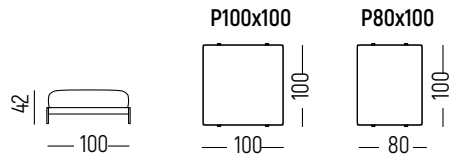

MY-SPACE

INTERIOR DESIGN

MODULES

LEGEND
 [- ARMCASE
 C - CORNER
 P - PUF

EXAMPLES OF CONFIGURATION

THERE IS A POSSIBILITY OF MIRRORING FOR THE CORNER AND THE SET ON THE U PLAN

MY-SPACE

INTERIOR DESIGN

CONNECTING MODULES

ENDING MODULES

PUF

SIDE OF THE SOFA

ARMCHAIR

TABLES

NA-1
h: 30
w: Ø90

NA-3
h: 50
w: Ø40

NA-2
h: 30
w: 80x80