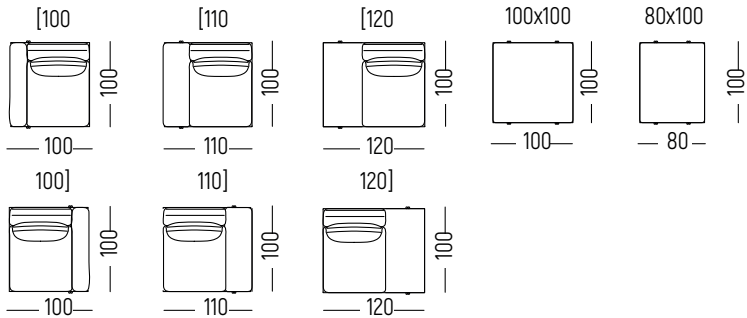

MY-SPACE

INTERIOR DESIGN

MODULES

LEGEND
 [- ARMCASE
 C - CORNER
 P - PUF

EXAMPLES OF CONFIGURATION

THERE IS A POSSIBILITY OF MIRRORING FOR THE CORNER AND THE SET ON THE U PLAN

MY-SPACE

INTERIOR DESIGN

CONNECTING MODULES

ENDING MODULES

PUF

SIDE OF THE SOFA

ARMCHAIR

TABLES

NA-1
h: 30
w: Ø90

NA-3
h: 50
w: Ø40

NA-2
h: 30
w: 80x80