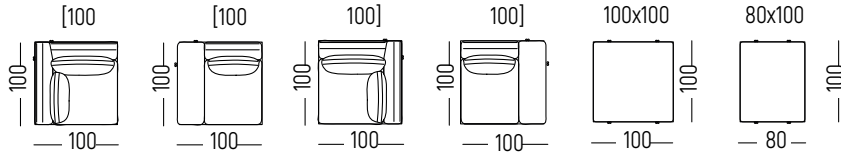

MY-SPACE

INTERIOR DESIGN

MODULES

LEGEND
 [- ARMCASE
 C - CORNER
 P - PUF

EXAMPLES OF CONFIGURATION

THERE IS A POSSIBILITY OF MIRRORING FOR THE CORNER AND THE SET ON THE U PLAN

MY-SPACE

INTERIOR DESIGN

CONNECTING MODULES

ENDING MODULES

PUF

SIDE OF THE SOFA

ARMCHAIR

TABLES

NA-1
h: 30
w: Ø90

NA-3
h: 50
w: Ø40

NA-2
h: 30
w: 80x80