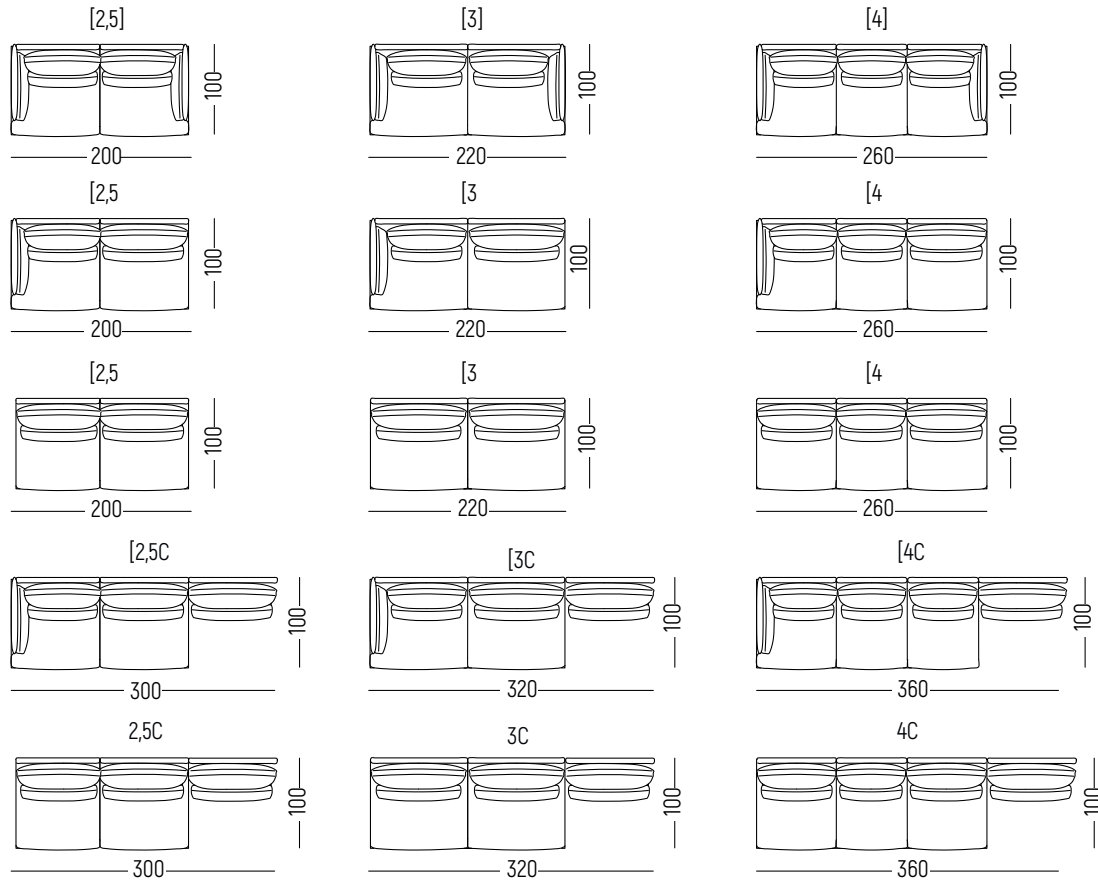

MY-SPACE

INTERIOR DESIGN

MODULES

LEGEND
 [- ARMCASE
 C - CORNER
 P - PUF

EXAMPLES OF CONFIGURATION

THERE IS A POSSIBILITY OF MIRRORING FOR THE CORNER AND THE SET ON THE U PLAN

MY-SPACE

INTERIOR DESIGN

CONNECTING MODULES

ENDING MODULES

PUF

SIDE OF THE SOFA

ARMCHAIR

TABLES

NA-1
h: 30
w: Ø90

NA-3
h: 50
w: Ø40

NA-2
h: 30
w: 80x80