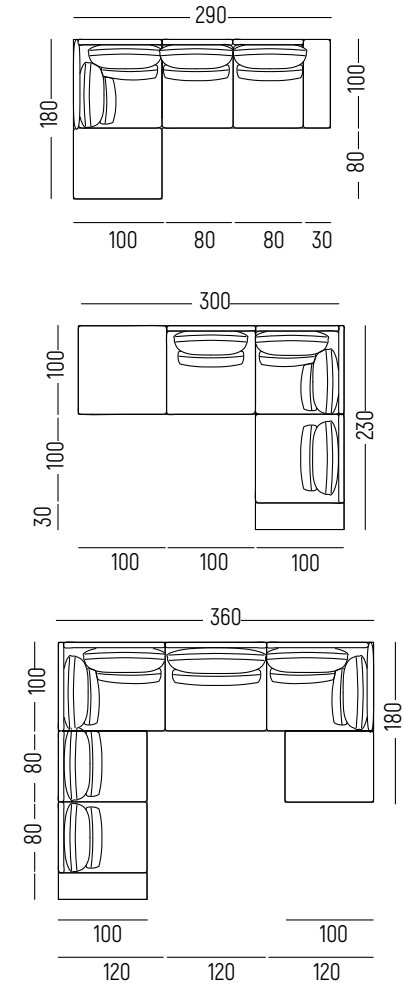

MY-SPACE

INTERIOR DESIGN

MODULES

LEGEND
 [- ARMCASE
 C - CORNER
 P - PUF

EXAMPLES OF CONFIGURATION

THERE IS A POSSIBILITY OF MIRRORING FOR THE CORNER AND THE SET ON THE U PLAN

MY-SPACE

INTERIOR DESIGN

CONNECTING MODULES

ENDING MODULES

PUF

SIDE OF THE SOFA

ARMCHAIR

TABLES

NA-1
h: 30
w: Ø90

NA-3
h: 50
w: Ø40

NA-2
h: 30
w: 80x80